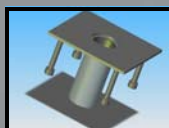

## FEATURES AND BENEFITS OF THE XTIRPA SYSTEM

- **Innovative design** - The only two piece system on the market that will allow you to install a davit arm on a manhole guard for rescue purposes.
- **Lightweight** - Manhole guard 23 lbs, davit arm 23 lbs, mast 22 lbs, using an aluminium composite (Duralcan®) the system has a maximum capacity of 420 lbs.
- **Ergonomic design** - The two piece system can be easily transported and installed by one person. Set up is safe, quick and easy, within 3 minutes for one person alone.
- **More versatile** - Multiple use system, using different combinations of components, the universal XTIRPA™ system will allow you to secure most of your confined space.
- **Easy storage** - No vehicle modifications required, very compact unit.
- **Cost effective** - Will save inventory cost due to its universality and also work compensation for back, shoulder and elbow injury.
- **Built to last** - The aluminium composite used to build the system is very corrosion resistant. It has been put to the test over the past 8 years by Hydro-Quebec.
- **Very competitive price.**
- **Higher rates of compliance to Safety regulations** - Due to its easy and quick installation, employers will have easier time to implant this unique safety system.
- Meets or exceeds applicable ANSI, OSHA and CSST

\* DURALCAN® is a registered trademark of Alcan Inc.

Manhole Guard - Davit Arm System

Pole Hoist

Folding H-Base

Trailer Hitch Mount

Multiple options of mast adapters & Davit Arm

Custom Made

Folding Platform

Cage

C  
O  
N  
F  
I  
N  
E  
D  
  
S  
P  
A  
C  
E  
  
R  
E  
S  
C  
U  
E

**Innova**  
Produits de Services Publics - Public Utility Products

1129-1 ROBERVAL SUD, GRANBY J2G-8C8 Tel 450-777-1240 Fax 450-372-9936 www.innova2000.ca