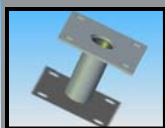

## FEATURES AND BENEFITS OF THE XTIRPA SYSTEM

- **Innovative design** - The only two piece system on the market that will allow you to install a davit arm on a manhole guard for rescue purposes.
- **Lightweight** - Manhole guard 23 lbs, davit arm 23 lbs, mast 22 lbs, using an aluminium composite (Duralcan®) the system has a maximum capacity of 420 lbs.
- **Ergonomic design** - The two piece system can be easily transported and installed by one person. Set up is safe, quick and easy, within 3 minutes for one person alone.
- **More versatile** - Multiple use system, using different combinations of components, the universal XTIRPA™ system will allow you to secure most of your confined space.
- **Easy storage** - No vehicle modifications required, very compact unit.
- **Cost effective** - Will save inventory cost due to its universality and also work compensation for back, shoulder and elbow injury.
- **Built to last** - The aluminium composite used to build the system is very corrosion resistant. It has been put to the test over the past 8 years by Hydro-Quebec.
- **Very competitive price.**
- **Higher rates of compliance to Safety regulations** - Due to its easy and quick installation, employers will have easier time to implant this unique safety system.
- Meets or exceeds applicable ANSI, OSHA and CSST

\* DURALCAN® is a registered trademark of Alcan Inc.

Manhole Guard - Davit Arm System

Pole Hoist

Folding H-Base

Trailer Hitch Mount

Multiple options of mast adapters & Davit Arm

Custom Made

Folding Platform