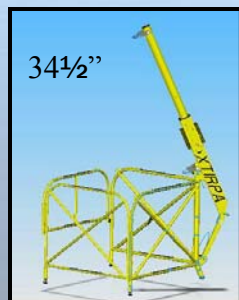

XTIRPA™

HERE'S WHAT YOU WERE WAITING FOR:

Innova tion

FEATURES AND BENEFITS OF THE XTIRPA SYSTEM

- **Innovative design** - The only two piece system on the market that will allow you to install a davit arm on a manhole guard for rescue purposes.
- **Lightweight** - Manhole guard 23 lbs, davit arm 23 lbs, mast 22 lbs, using an aluminium composite (Duralcan®) the system has a maximum capacity of 420 lbs.
- **Ergonomic design** - The two piece system can be easily transported and installed by one person. Set up is safe, quick and easy, within 3 minutes for one person alone.
- **More versatile** - Multiple use system, using different combinations of components, the universal XTIRPA™ system will allow you to secure most of your confined space.
- **Easy storage** - No vehicle modifications required, very compact unit.
- **Cost effective** - Will save inventory cost due to its universality and also work compensation for back, shoulder and elbow injury.
- **Built to last** - The aluminium composite used to build the system is very corrosion resistant. It has been put to the test over the past 8 years by Hydro-Quebec.
- **Very competitive price.**
- **Higher rates of compliance to Safety regulations** - Due to its easy and quick installation, employers will have easier time to implant this unique safety system.
- Meets or exceeds applicable ANSI, OSHA and CSST

* DURALCAN® is a registered trademark of Alcan Inc.

Manhole Guard - Davit Arm System