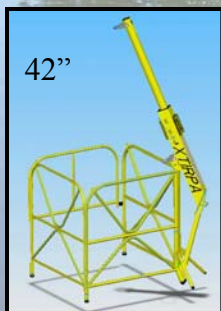

XTIRPA™

HERE'S WHAT YOU WERE WAITING FOR:

Innova tion

FEATURES AND BENEFITS OF THE XTIRPA SYSTEM

- **Innovative design** - The only two piece system on the market that will allow you to install a davit arm on a manhole guard for rescue purposes.
- **Lightweight** - Manhole guard 23 lbs, davit arm 23 lbs, mast 22 lbs, using an aluminium composite (Duralcan®) the system has a maximum capacity of 420 lbs.
- **Ergonomic design** - The two piece system can be easily transported and installed by one person. Set up is safe, quick and easy, within 3 minutes for one person alone.
- **More versatile** - Multiple use system, using different combinations of components, the universal XTIRPA™ system will allow you to secure most of your confined space.
- **Easy storage** - No vehicle modifications required, very compact unit.
- **Cost effective** - Will save inventory cost due to its universality and also work compensation for back, shoulder and elbow injury.
- **Built to last** - The aluminium composite used to build the system is very corrosion resistant. It has been put to the test over the past 8 years by Hydro-Quebec.
- **Very competitive price.**
- **Higher rates of compliance to Safety regulations** - Due to its easy and quick installation, employers will have easier time to implant this unique safety system.
- Meets or exceeds applicable ANSI, OSHA and CSST

* DURALCAN® is a registered trademark of Alcan Inc.

Manhole Guard - Davit Arm System