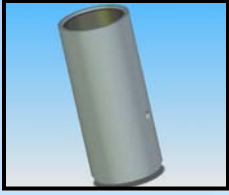

MULTIPLE OPTIONS OF MAST ADAPTERS

Sleeve Adapter
IN-2097 (stainless steel)
IN-2115 (zinc plated)

Mural Adapter
IN-2013 (stainless steel)
IN-2107 (zinc plated)

14" Clearance Mural Adapter
IN-2067 (stainless steel)

Floor Adapter
IN-2005 (stainless steel)
IN-2106 (zinc plated)

Flush Floor Adapter
IN-2006 (stainless steel)
IN-2114 (zinc plated)

Fresh Concrete Floor Adapter
IN-2007 (stainless steel)

Barrel Adapter
IN-2021 (stainless steel)
IN-2129 (zinc plated)

Wall-Mounted Universal
Ring Adapter
IN-2087 (stainless steel)

"H" Beam Adapter
IN-2085 (stainless steel)

Adjustable Barrel Adapter 6" à 15 3/4"
IN-2008
Adjustable Barrel Adapter 12" à 31 1/2"
IN-2075

Adapter Cap
IN-2072
Adapter Cap with a steel wire
IN-2073