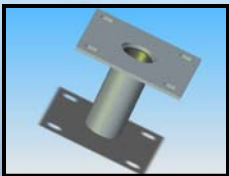

MULTIPLE OPTIONS OF MAST ADAPTERS

Sleeve Adapter
IN-2097 (stainless steel)
IN-2115 (zinc plated)

Mural Adapter
IN-2013 (stainless steel)
IN-2107 (zinc plated)

14" Clearance Mural Adapter
IN-2067 (stainless steel)

Floor Adapter
IN-2005 (stainless steel)
IN-2106 (zinc plated)

Flush Floor Adapter
IN-2006 (stainless steel)
IN-2114 (zinc plated)

Fresh Concrete Floor Adapter
IN-2007 (stainless steel)

Barrel Adapter
IN-2021 (stainless steel)
IN-2129 (zinc plated)

Wall-Mounted Universal
Ring Adapter
IN-2087 (stainless steel)

"H" Beam Adapter
IN-2085 (stainless steel)

Adjustable Barrel Adapter 6" à 15 3/4"
IN-2008
Adjustable Barrel Adapter 12" à 31 1/2"
IN-2075

Adapter Cap
IN-2072
Adapter Cap with a steel wire
IN-2073