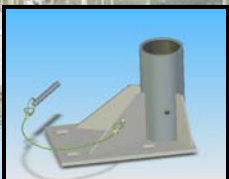

MULTIPLE OPTIONS OF MAST ADAPTERS

Sleeve Adapter
IN-2097 (stainless steel)
IN-2115 (zinc plated)

Mural Adapter
IN-2013 (stainless steel)
IN-2107 (zinc plated)

14" Clearance Mural Adapter
IN-2067 (stainless steel)

Floor Adapter
IN-2005 (stainless steel)
IN-2106 (zinc plated)

Flush Floor Adapter
IN-2006 (stainless steel)
IN-2114 (zinc plated)

Fresh Concrete Floor Adapter
IN-2007 (stainless steel)

Barrel Adapter
IN-2021 (stainless steel)
IN-2129 (zinc plated)

Wall-Mounted Universal
Ring Adapter
IN-2087 (stainless steel)

"H" Beam Adapter
IN-2085 (stainless steel)

Adjustable Barrel Adapter 6" à 15 3/4"
IN-2008
Adjustable Barrel Adapter 12" à 31 1/2"
IN-2075

Adapter Cap
IN-2072
Adapter Cap with a steel wire
IN-2073