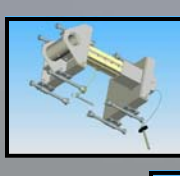

Floor Adapter
IN-2005 (stainless steel)
IN-2106 (zinc plated)

Flush Floor Adapter
IN-2006 (stainless steel)
IN-2114 (zinc plated)

Fresh Concrete Floor Adapter
IN-2007 (stainless steel)

Barrel Adapter
IN-2021 (stainless steel)
IN-2129 (zinc plated)

Wall-Mounted Universal
Ring Adapter
IN-2087 (stainless steel)

"H" Beam Adapter
IN-2085 (stainless steel)

Adjustable Barrel Adapter 6" à 15 3/4"
IN-2008
Adjustable Barrel Adapter 12" à 31 1/2"
IN-2075

Adapter Cap
IN-2072
Adapter Cap with a steel wire
IN-2073