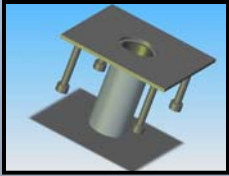

MULTIPLE OPTIONS OF MAST ADAPTERS

Sleeve Adapter
IN-2097 (stainless steel)
IN-2115 (zinc plated)

Mural Adapter
IN-2013 (stainless steel)
IN-2107 (zinc plated)

14" Clearance Mural Adapter
IN-2067 (stainless steel)

Floor Adapter
IN-2005 (stainless steel)
IN-2106 (zinc plated)

Flush Floor Adapter
IN-2006 (stainless steel)
IN-2114 (zinc plated)

Fresh Concrete Floor Adapter
IN-2007 (stainless steel)

Barrel Adapter
IN-2021 (stainless steel)
IN-2129 (zinc plated)

Wall-Mounted Universal
Ring Adapter
IN-2087 (stainless steel)

"H" Beam Adapter
IN-2085 (stainless steel)

Adjustable Barrel Adapter 6" à 15 3/4"
IN-2008
Adjustable Barrel Adapter 12" à 31 1/2"
IN-2075

Adapter Cap
IN-2072
Adapter Cap with a steel wire
IN-2073