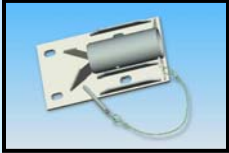

MULTIPLE OPTIONS OF MAST ADAPTERS

Sleeve Adapter
IN-2097 (stainless steel)
IN-2115 (zinc plated)

Mural Adapter
IN-2013 (stainless steel)
IN-2107 (zinc plated)

14" Clearance Mural Adapter
IN-2067 (stainless steel)

Floor Adapter
IN-2005 (stainless steel)
IN-2106 (zinc plated)

Flush Floor Adapter
IN-2006 (stainless steel)
IN-2114 (zinc plated)

Fresh Concrete Floor Adapter
IN-2007 (stainless steel)

Barrel Adapter
IN-2021 (stainless steel)
IN-2129 (zinc plated)

Wall-Mounted Universal
Ring Adapter
IN-2087 (stainless steel)

"H" Beam Adapter
IN-2085 (stainless steel)

Adjustable Barrel Adapter 6" à 15 3/4"
IN-2008
Adjustable Barrel Adapter 12" à 31 1/2"
IN-2075

Adapter Cap
IN-2072
Adapter Cap with a steel wire
IN-2073