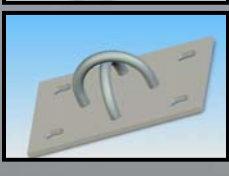

MULTIPLE OPTIONS OF MAST ADAPTERS

Sleeve Adapter
IN-2097 (stainless steel)
IN-2115 (zinc plated)

Mural Adapter
IN-2013 (stainless steel)
IN-2107 (zinc plated)

14" Clearance Mural Adapter
IN-2067 (stainless steel)

Floor Adapter
IN-2005 (stainless steel)
IN-2106 (zinc plated)

Flush Floor Adapter
IN-2006 (stainless steel)
IN-2114 (zinc plated)

Fresh Concrete Floor Adapter
IN-2007 (stainless steel)

Barrel Adapter
IN-2021 (stainless steel)
IN-2129 (zinc plated)

Wall-Mounted Universal
Ring Adapter
IN-2087 (stainless steel)

"H" Beam Adapter
IN-2085 (stainless steel)

Adjustable Barrel Adapter 6" à 15 3/4"
IN-2008
Adjustable Barrel Adapter 12" à 31 1/2"
IN-2075

Adapter Cap
IN-2072
Adapter Cap with a steel wire
IN-2073