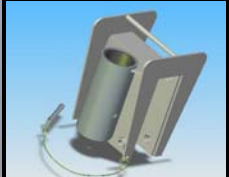

MULTIPLE OPTIONS OF MAST ADAPTERS

Sleeve Adapter
IN-2097 (stainless steel)
IN-2115 (zinc plated)

Mural Adapter
IN-2013 (stainless steel)
IN-2107 (zinc plated)

14" Clearance Mural Adapter
IN-2067 (stainless steel)

Floor Adapter
IN-2005 (stainless steel)
IN-2106 (zinc plated)

Flush Floor Adapter
IN-2006 (stainless steel)
IN-2114 (zinc plated)

Fresh Concrete Floor Adapter
IN-2007 (stainless steel)

Barrel Adapter
IN-2021 (stainless steel)
IN-2129 (zinc plated)

Wall-Mounted Universal
Ring Adapter
IN-2087 (stainless steel)

"H" Beam Adapter
IN-2085 (stainless steel)

Adjustable Barrel Adapter 6" à 15 3/4"
IN-2008
Adjustable Barrel Adapter 12" à 31 1/2"
IN-2075

Adapter Cap
IN-2072
Adapter Cap with a steel wire
IN-2073