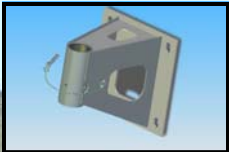

MULTIPLE OPTIONS OF MAST ADAPTERS

Sleeve Adapter
IN-2097 (stainless steel)
IN-2115 (zinc plated)

Mural Adapter
IN-2013 (stainless steel)
IN-2107 (zinc plated)

14" Clearance Mural Adapter
IN-2067 (stainless steel)

Floor Adapter
IN-2005 (stainless steel)
IN-2106 (zinc plated)

Flush Floor Adapter
IN-2006 (stainless steel)
IN-2114 (zinc plated)

Fresh Concrete Floor Adapter
IN-2007 (stainless steel)

Barrel Adapter
IN-2021 (stainless steel)
IN-2129 (zinc plated)

Wall-Mounted Universal
Ring Adapter
IN-2087 (stainless steel)

"H" Beam Adapter
IN-2085 (stainless steel)

Adjustable Barrel Adapter 6" à 15 3/4"
IN-2008
Adjustable Barrel Adapter 12" à 31 1/2"
IN-2075

Adapter Cap
IN-2072
Adapter Cap with a steel wire
IN-2073