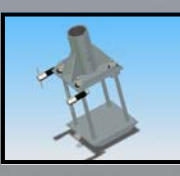

MULTIPLE OPTIONS OF MAST ADAPTERS

Sleeve Adapter
IN-2097 (stainless steel)
IN-2115 (zinc plated)

Mural Adapter
IN-2013 (stainless steel)
IN-2107 (zinc plated)

14" Clearance Mural Adapter
IN-2067 (stainless steel)

Floor Adapter
IN-2005 (stainless steel)
IN-2106 (zinc plated)

Flush Floor Adapter
IN-2006 (stainless steel)
IN-2114 (zinc plated)

Fresh Concrete Floor Adapter
IN-2007 (stainless steel)

Barrel Adapter
IN-2021 (stainless steel)
IN-2129 (zinc plated)

Wall-Mounted Universal
Ring Adapter
IN-2087 (stainless steel)

"H" Beam Adapter
IN-2085 (stainless steel)

Adjustable Barrel Adapter 6" à 15 3/4"
IN-2008
Adjustable Barrel Adapter 12" à 31 1/2"
IN-2075

Adapter Cap
IN-2072
Adapter Cap with a steel wire
IN-2073